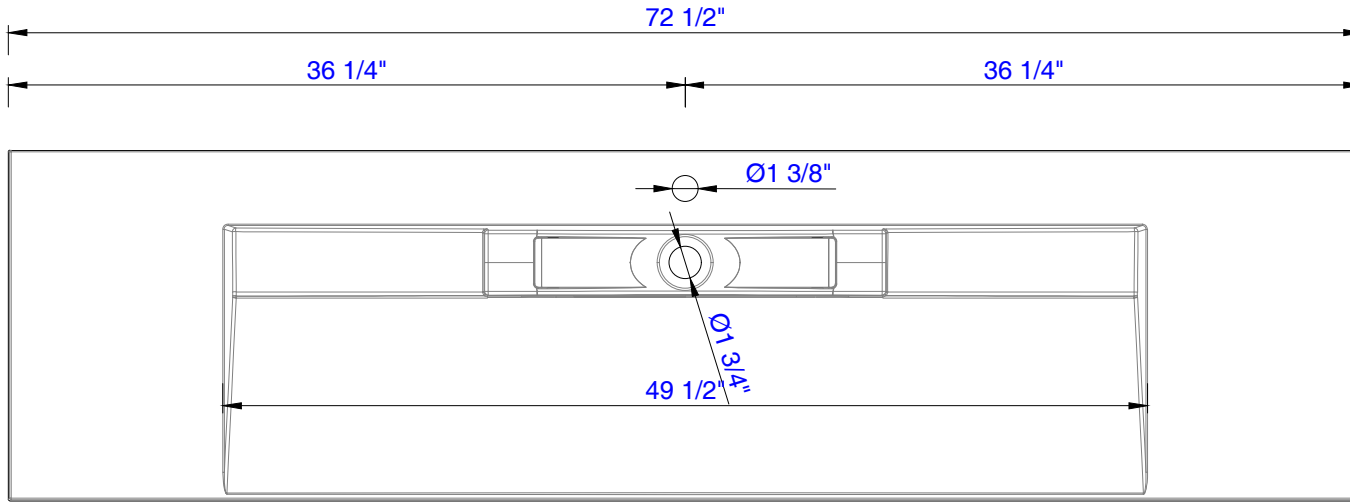

72" S

Item Number:  
CS-S378S-GW  
CS-S378S-DGG

JAMES MARTIN

VANITIES™

M-Series 72" Single Basin  
One Integrated Rectangular Sink  
Diagrams with Dimensions  
page 01 of 01

1842mm

Item Number:  
CS-S378S-GW  
CS-S378S-DGG

JAMES MARTIN

VANITIES™

M-Series 1842mm Single Basin  
One Integrated Rectangular Sink  
Diagrams with Dimensions  
page 01 of 01