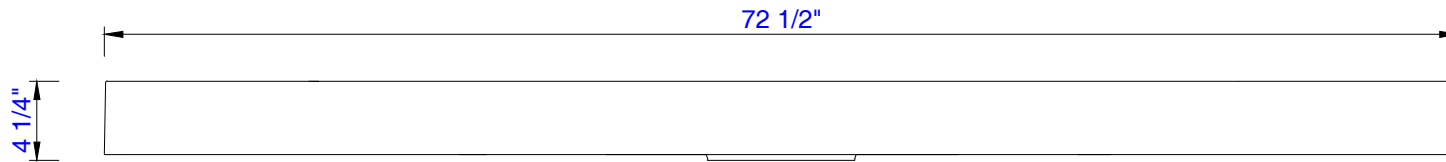

72" S

Item Number:  
CS-S378S-GW  
CS-S378S-DGG

JAMES MARTIN

VANITIES™

M-Series 72" Single Basin  
One Integrated Rectangular Sink  
Diagrams with Dimensions  
page 01 of 01

1842mm

Item Number:  
CS-S378S-GW  
CS-S378S-DGG

JAMES MARTIN

VANITIES™

M-Series 1842mm Single Basin  
One Integrated Rectangular Sink  
Diagrams with Dimensions  
page 01 of 01