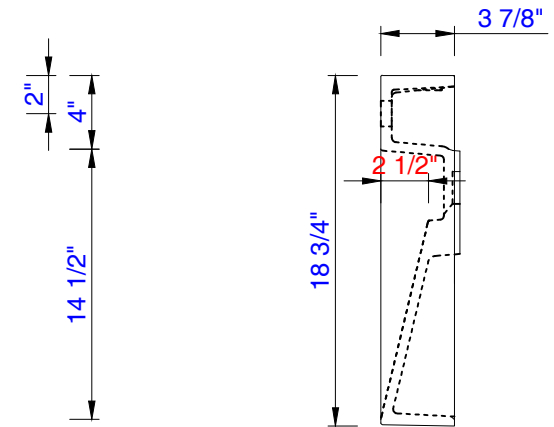

72" S

Item Number:  
CS-S378S-GW  
CS-S378S-DGG

JAMES MARTIN

VANITIES™

M-Series 72" Single Basin  
One Integrated Rectangular Sink  
Diagrams with Dimensions  
page 01 of 01

1842mm

Item Number:  
CS-S378S-GW  
CS-S378S-DGG

JAMES MARTIN

VANITIES™

M-Series 1842mm Single Basin  
One Integrated Rectangular Sink  
Diagrams with Dimensions  
page 01 of 01