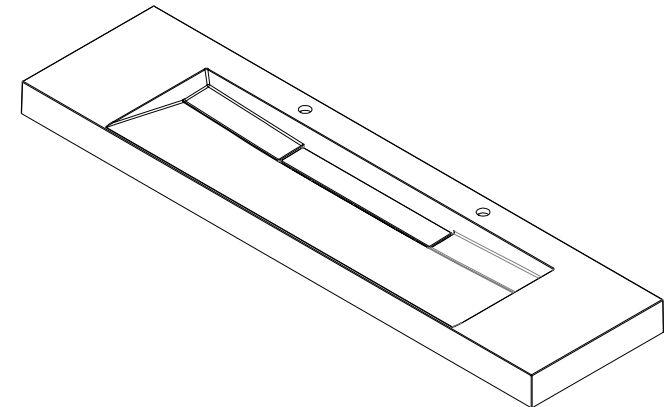

72" S

Item Number:  
CS-S378S-GW  
CS-S378S-DGG

JAMES MARTIN

VANITIES™

M-Series 72" Single Basin  
One Integrated Rectangular Sink  
Diagrams with Dimensions  
page 01 of 01

1842mm

Item Number:  
CS-S378S-GW  
CS-S378S-DGG

JAMES MARTIN

VANITIES™

M-Series 1842mm Single Basin  
One Integrated Rectangular Sink  
Diagrams with Dimensions  
page 01 of 01